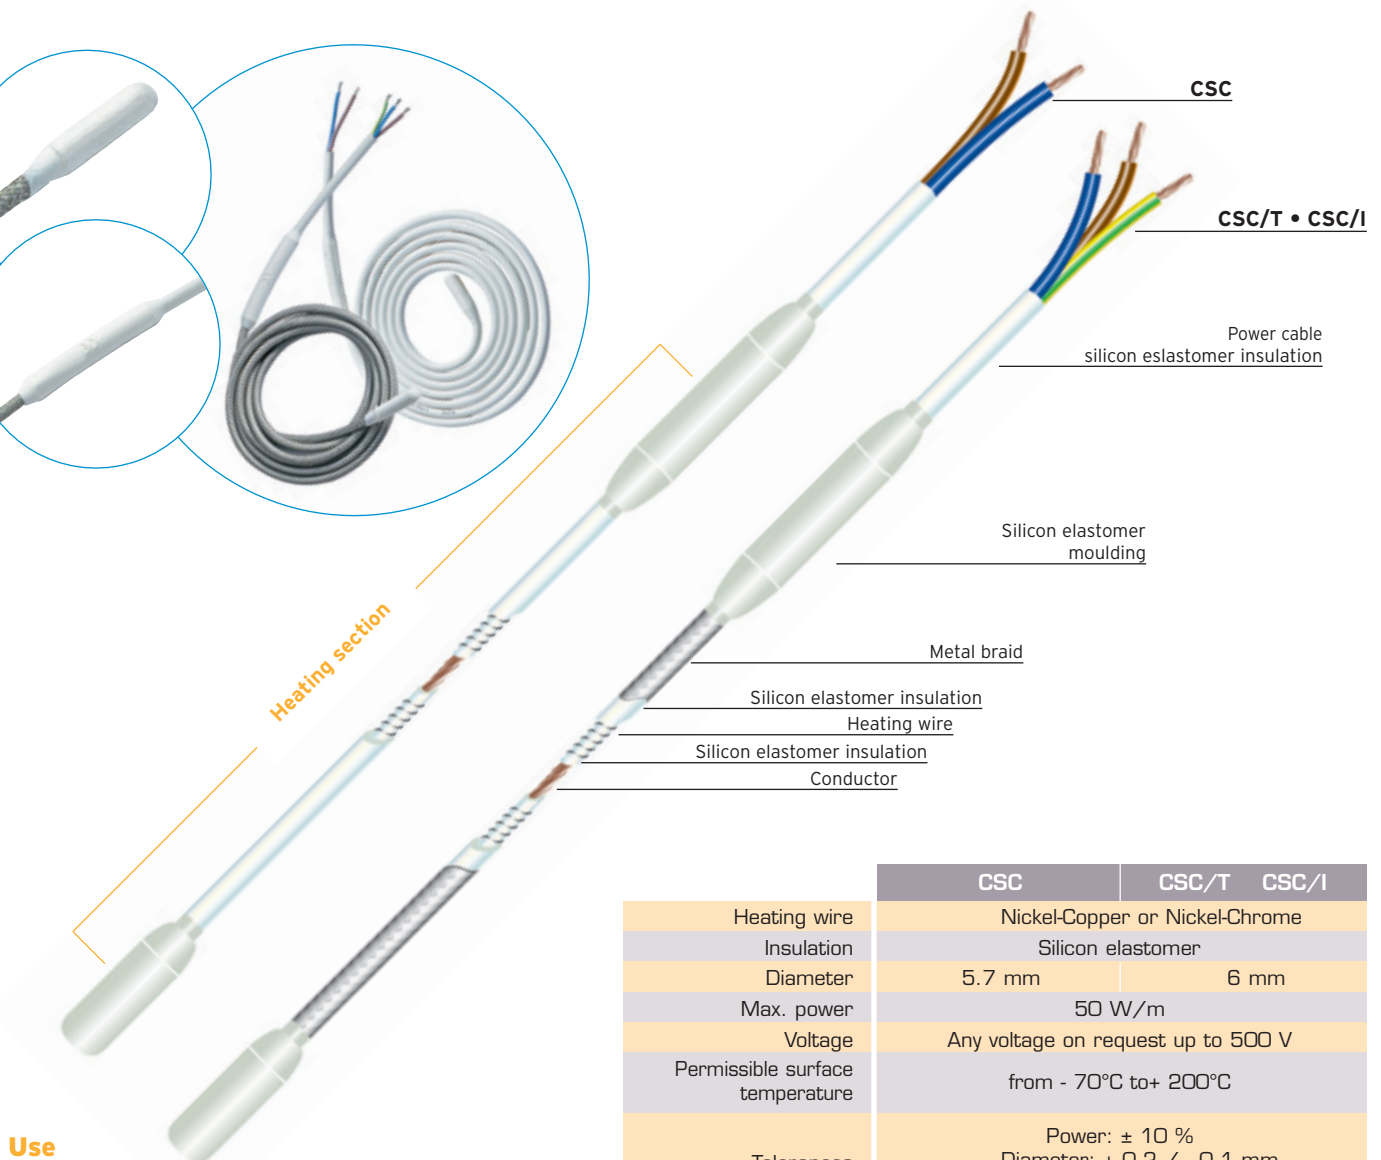

### Silicon elastomer insulated drain-line heaters

#### Characteristics

- Fully sealed.
- Extremely flexible.
- Any voltage on request up to 500V.
- Power cable: standard length 1 m.
- **CSC** : silicon elastomer insulated drain-line heaters.
- **CSC/T** : with tinned copper braid for earthing and mechanical protection.
- **CSC/I** : with stainless steel braid for earthing and mechanical protection.

#### Applications

CSC, CSC/T and CSC/I heaters are designed to be laid inside pipes for draining water from thawing refrigeration equipment installed in cold rooms. They operate only during thawing cycles.

To ensure that these heating elements enjoy a long service life, we recommend using a control device.

	CSC	CSC/T	CSC/I
Heating wire	Nickel-Copper or Nickel-Chrome		
Insulation	Silicon elastomer		
Diameter	5.7 mm	6 mm	
Max. power	50 W/m		
Voltage	Any voltage on request up to 500 V		
Permissible surface temperature	from - 70°C to+ 200°C		
Tolerances	Power: ± 10 % Diameter: + 0.2 / - 0.1 mm Length: ± 1 %		
End insulation	Sealed silicon moulding		