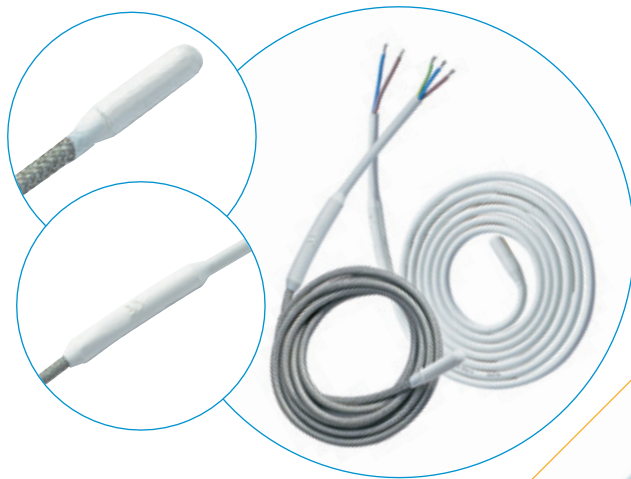

### Silicon elastomer insulated drain-line heaters

#### Characteristics

- Fully sealed.
- Extremely flexible.
- Any voltage on request up to 500V.
- Power cable: standard length 1 m.
- **CSC** : silicon elastomer insulated drain-line heaters.
- **CSC/T** : with tinned copper braid for earthing and mechanical protection.
- **CSC/I** : with stainless steel braid for earthing and mechanical protection.

#### Applications

CSC, CSC/T and CSC/I heaters are designed to be laid inside pipes for draining water from thawing refrigeration equipment installed in cold rooms. They operate only during thawing cycles.

To ensure that these heating elements enjoy a long service life, we recommend using a control device.

	CSC	CSC/T	CSC/I
Heating wire	Nickel-Copper or Nickel-Chrome		
Insulation	Silicon elastomer		
Diameter	5.7 mm	6 mm	
Max. power	50 W/m		
Voltage	Any voltage on request up to 500 V		
Permissible surface temperature	from - 70°C to+ 200°C		
Tolerances	Power: ± 10 % Diameter: + 0.2 / - 0.1 mm Length: ± 1 %		
End insulation	Sealed silicon moulding		