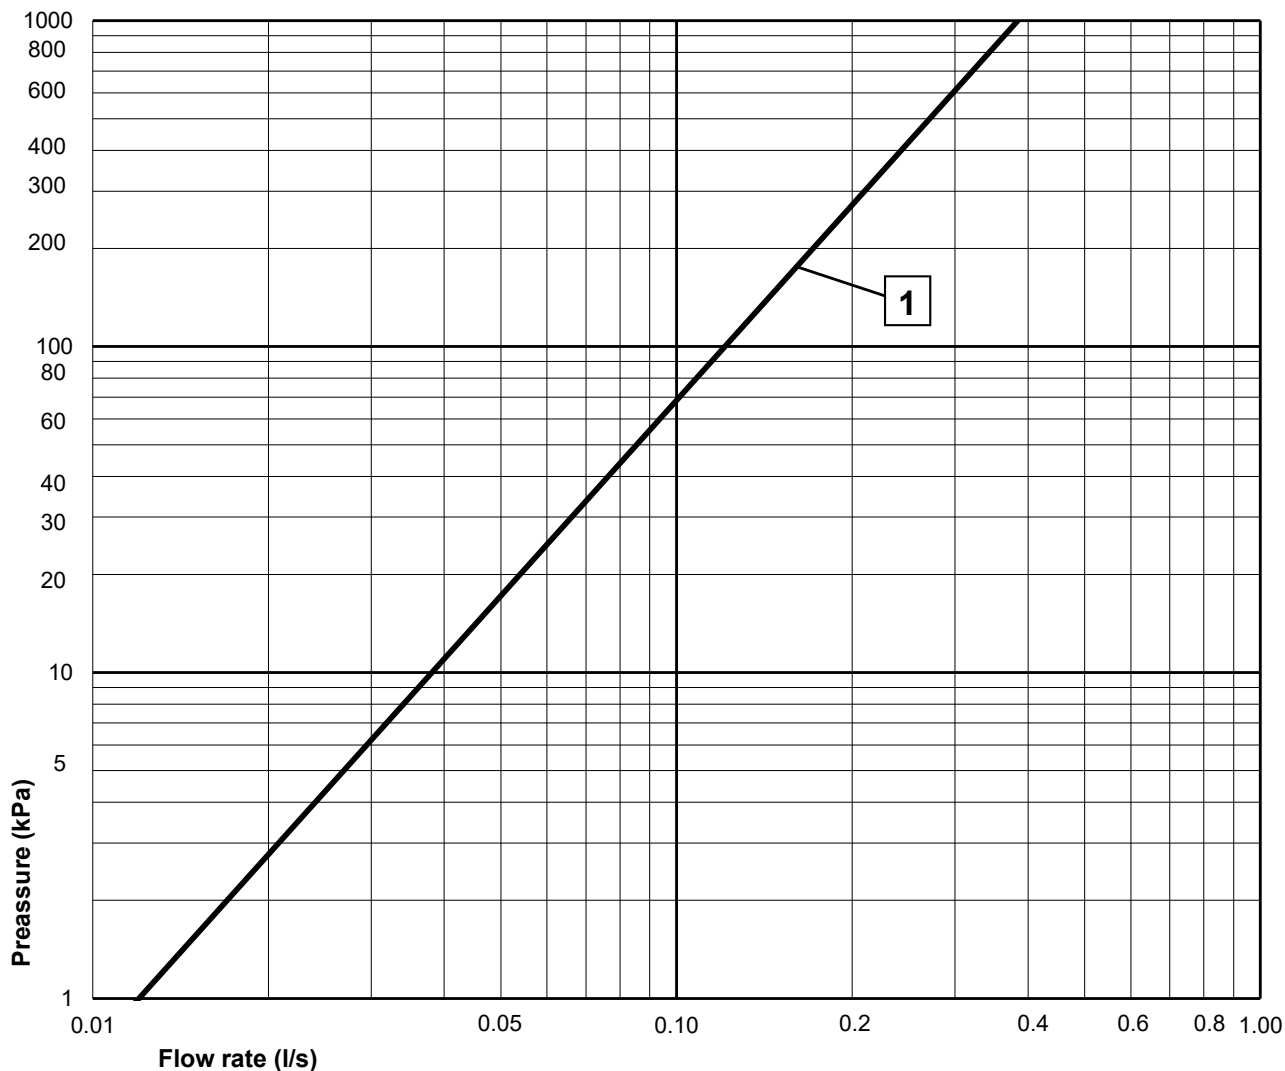

GUSTAVSBERG/

FLOW CHART/

ATLANTIC WASHBASIN MIXER

GUSTAVSBERG /
SMARTER BATHROOMS

1 Max flow

- Flowrate at 300 kPa:	0,21 l/s
- Pressure at flow 0,1 l/s:	68 kPa
- Pressure at flow 0,2 l/s:	272 kPa
- Pressure at flow 0,33 l/s:	740 kPa