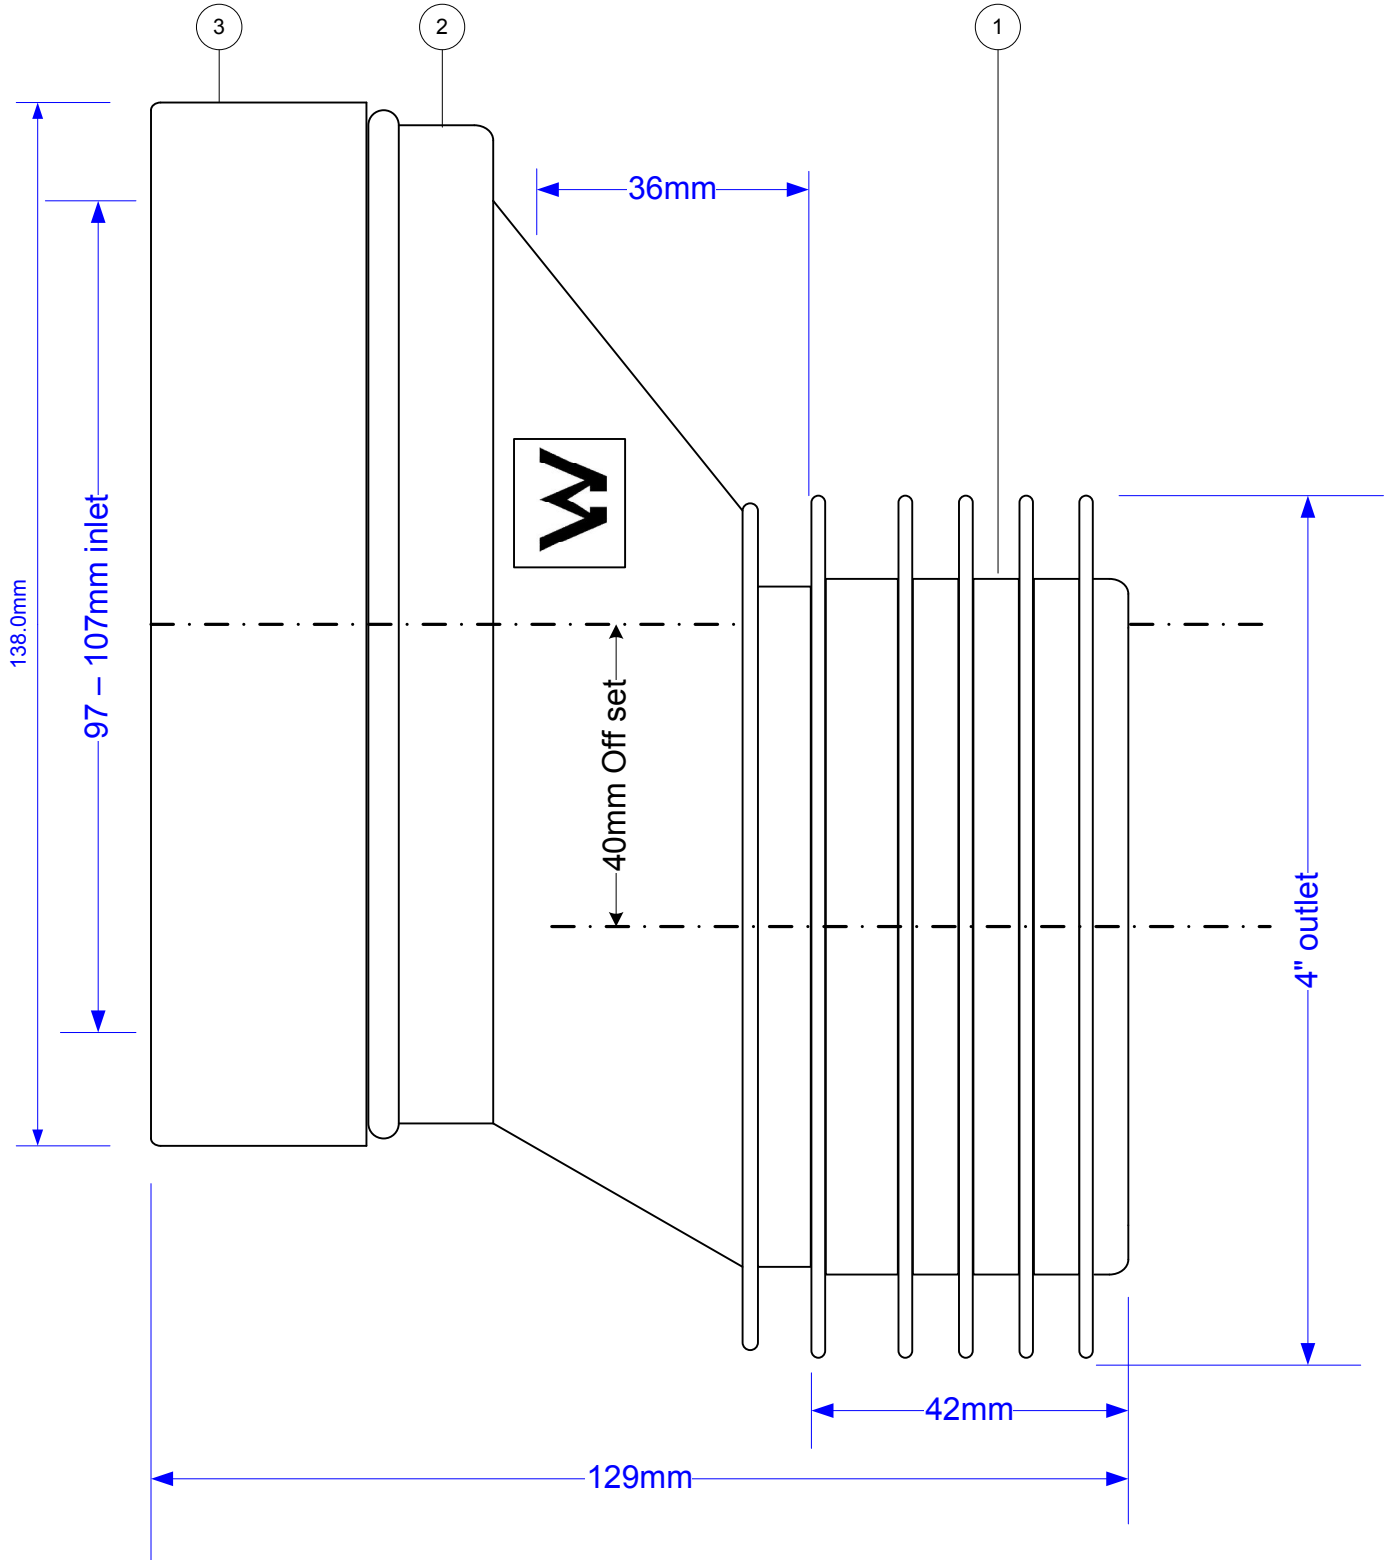

Code:

WC-CON4A

Part No.	Code
1	WC-OUTLET
2	WC-CON4A-BODY
3	WCENDCAP & WC-INLET

Drawing verified
correct as of:

10.03.10
D.E

DRAWN BY
ELLEN McLELLAN

REVISED
10.03.10

FILENAME
WC-CON4A.VSD

SCALE
1: 1

DATE
10.03.10